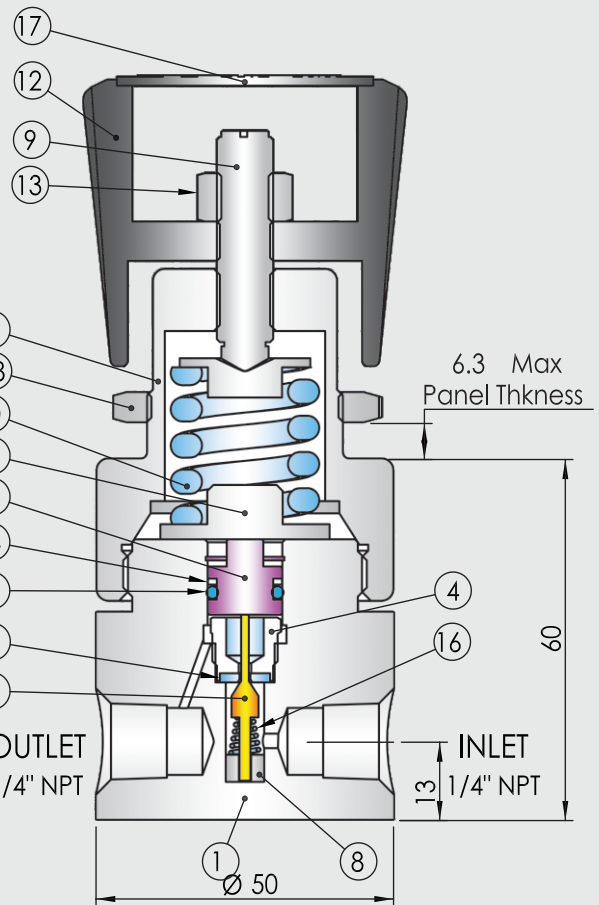

Material of Construction

Sr. No.	Part Name	Qty.	Material
1	Body	1	SS 316 / Brass
2	Top	1	SS 316 / Brass
3	Pusher	1	SS 316 / Brass
4	Gland	1	SS 316
5	Puppet	1	Monel
6	Bush	1	SS 316 / Brass
7	Seat	1	PCTFE / PEEK
8	Guide	1	SS 316 / Brass
9	Spindle	1	SS 316 / Brass
10	Main Spring	1	Spring Steel
11	Spring Guide	1	SS 316 / Brass
12	Handle	1	Aluminium
13	Hex Nut	1	SS 316 / Brass
14	Backup Ring	1	PTFE
15	O-ring	1	Viton
16	Sub Spring	1	Spring Steel
17	Cap	1	Plastic
18	Panel Nut	1	SS 316 / Brass