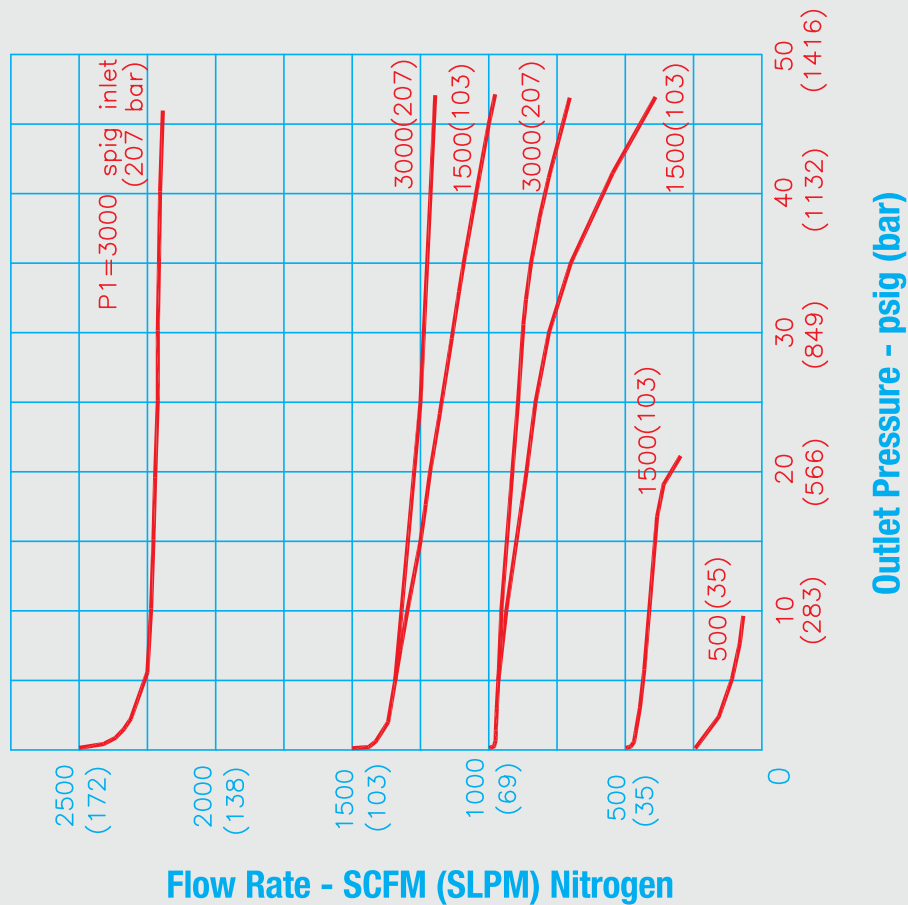

Pressure Regulator - Applications & Features

PANAM Piston sensed pressure regulator is available in Brass or 316 Stainless Steel construction with outlet pressures up to 2500 psig / 172 bar.

Features and Benefits

- Economical
- Compact design
- Piston sensed design is safe and reliable
- Adjustable stop limits maximum outlet pressure
- Choice of Stainless Steel or Brass construction
- Venting model is available
- Available with a variety of porting and material options.

Applications

- General purpose test stands
- Industrial equipment.

Operating Parameters (Pressure rating per criteria of ANSI / ASME B31.3)

Maximum Inlet Pressure	6000 psig / 414 bar
Outlet Pressure Range	0-2500 psig / 0-172 bar
Design Proof Pressure	150% Maximum Rated
Leakage	Bubble-Tight
Ambient Operating & Fluid Media Temperature	-15°F / -26°C to 74°C
Flow Capacity	Non-Venting: Cv = 0.06
	Venting: Cv = 0.15
Maximum Operating Torque	25 in-ibs / 2.8 N.m
End Connections	1/4" NPTF / BSPPF

Pressure Regulator Flow Chart